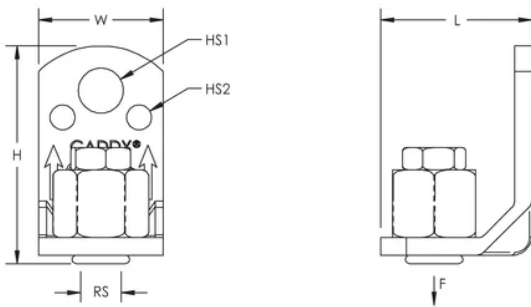

Rod Size: 3/8"

Height: 2.410"

Length: 1.700"

Width: 1.400"

Hole Size 1: 0.510"

Hole Size 2: 0.280"

Wrench Size: 11/16"

Static Load: 700 lb

ADDITIONAL PRODUCT DETAILS

Follow fastener manufacturer's recommended shear and pull-out strength when fastening to the structure. Fastener not included.

Install in accordance with applicable code.

DIAGRAMS

WARNING

---

nVent products shall be installed and used only as indicated in nVent's product instruction sheets and training materials. Instruction sheets are available at www.nvent.com and from your nVent customer service representative. Improper installation, misuse, misapplication or other failure to completely follow nVent's instructions and warnings may cause product malfunction, property damage, serious bodily injury and death and/or void your warranty.